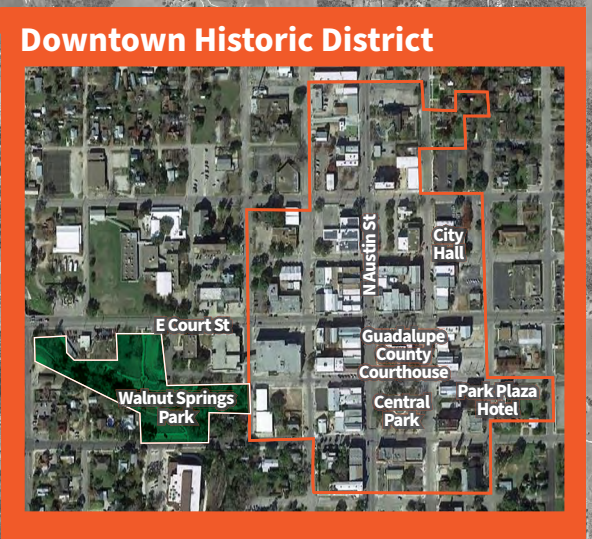

SEGUIN DEVELOPMENT MAP AND GUIDE

MAJOR EMPLOYERS

1 Vitesco Technologies	13 Rave Gears and Machinery
2 Caterpillar, Inc.	14 Cargill
3 CMC Steel Texas	15 The Koehler Company
4 Tyson Foods	16 Xerxes
5 Republic Plastics	17 Guadalupe Regional Medical Center
6 Hexcel	18 Georgia Pacific
7 Helmerich & Payne (H&P)	19 Seguin ISD
8 Minigrip	20 Ameritex
9 Alamo Group	21 United Alloy
10 Cavco	22 Teijin Automotive Technologies
11 Niagara Bottling	
12 Tractor Supply Distribution	

ATTRACTIONS

1 ZDT's Amusement Park	7 Haunted Magnolia Hotel
2 King Ranger Theatre	8 Nutcracker Museum
3 Saffold Dam/ Seguin Tubes	9 Nolte Island
4 Son's Island at Lake Placid	10 Texas Agricultural Education & Heritage Center
5 Seguin Outdoor Learning Center	11 Geronimo Creek Retreat
6 Sebastopol House	12 Huber Ranch

State HWY 123 & I-10

I-10 & State HWY 46

State HWY 123 & Court Street

LEGEND

- Active Commercial Development
- Proposed Commercial Development
- Education
- Active Residential Development
- Proposed Residential Development
- Parks
- Historic Downtown