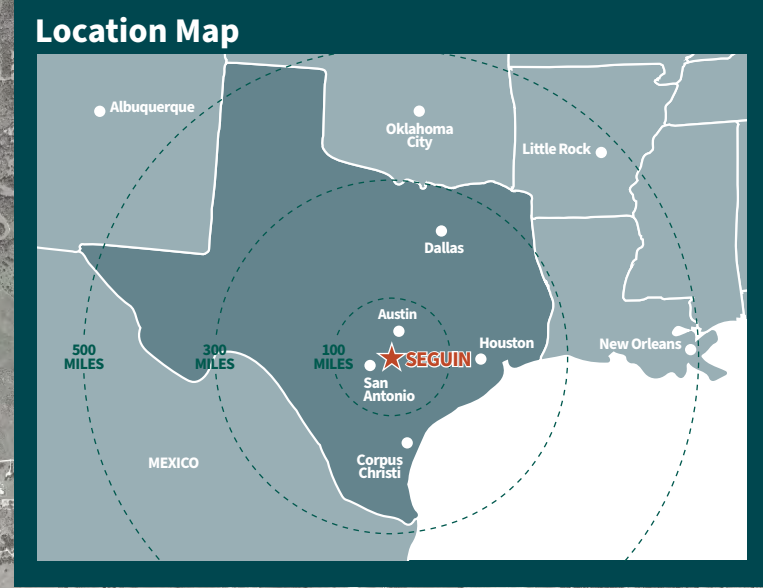

SEGUIN DEVELOPMENT MAP AND GUIDE

MAJOR EMPLOYERS

1 Vitesco Technologies	13 Rave Gears and Machinery
2 Caterpillar, Inc.	14 Cargill
3 CMC Steel Texas	15 The Koehler Company
4 Tyson Foods	16 Xerxes
5 Republic Plastics	17 Guadalupe Regional Medical Center
6 Hexcel	18 Georgia Pacific
7 Helmerich & Payne (H&P)	19 Seguin ISD
8 Minigrip	20 Ameritex
9 Alamo Group	21 United Alloy
10 Cavco	22 Teijin Automotive Technologies
11 Niagara Bottling	
12 Tractor Supply Distribution	

ATTRACTIONS

1 ZDT's Amusement Park	7 Haunted Magnolia Hotel
2 King Ranger Theatre	8 Nutcracker Museum
3 Saffold Dam/ Seguin Tubes	9 Nolte Island
4 Son's Island at Lake Placid	10 Texas Agricultural Education & Heritage Center
5 Seguin Outdoor Learning Center	11 Geronimo Creek Retreat
6 Sebastopol House	12 Huber Ranch

State HWY 123 & I-10

I-10 & State HWY 46

State HWY 123 & Court Street

LEGEND

- Active Commercial Development
- Proposed Commercial Development
- Education
- Active Residential Development
- Proposed Residential Development
- Parks
- Historic Downtown